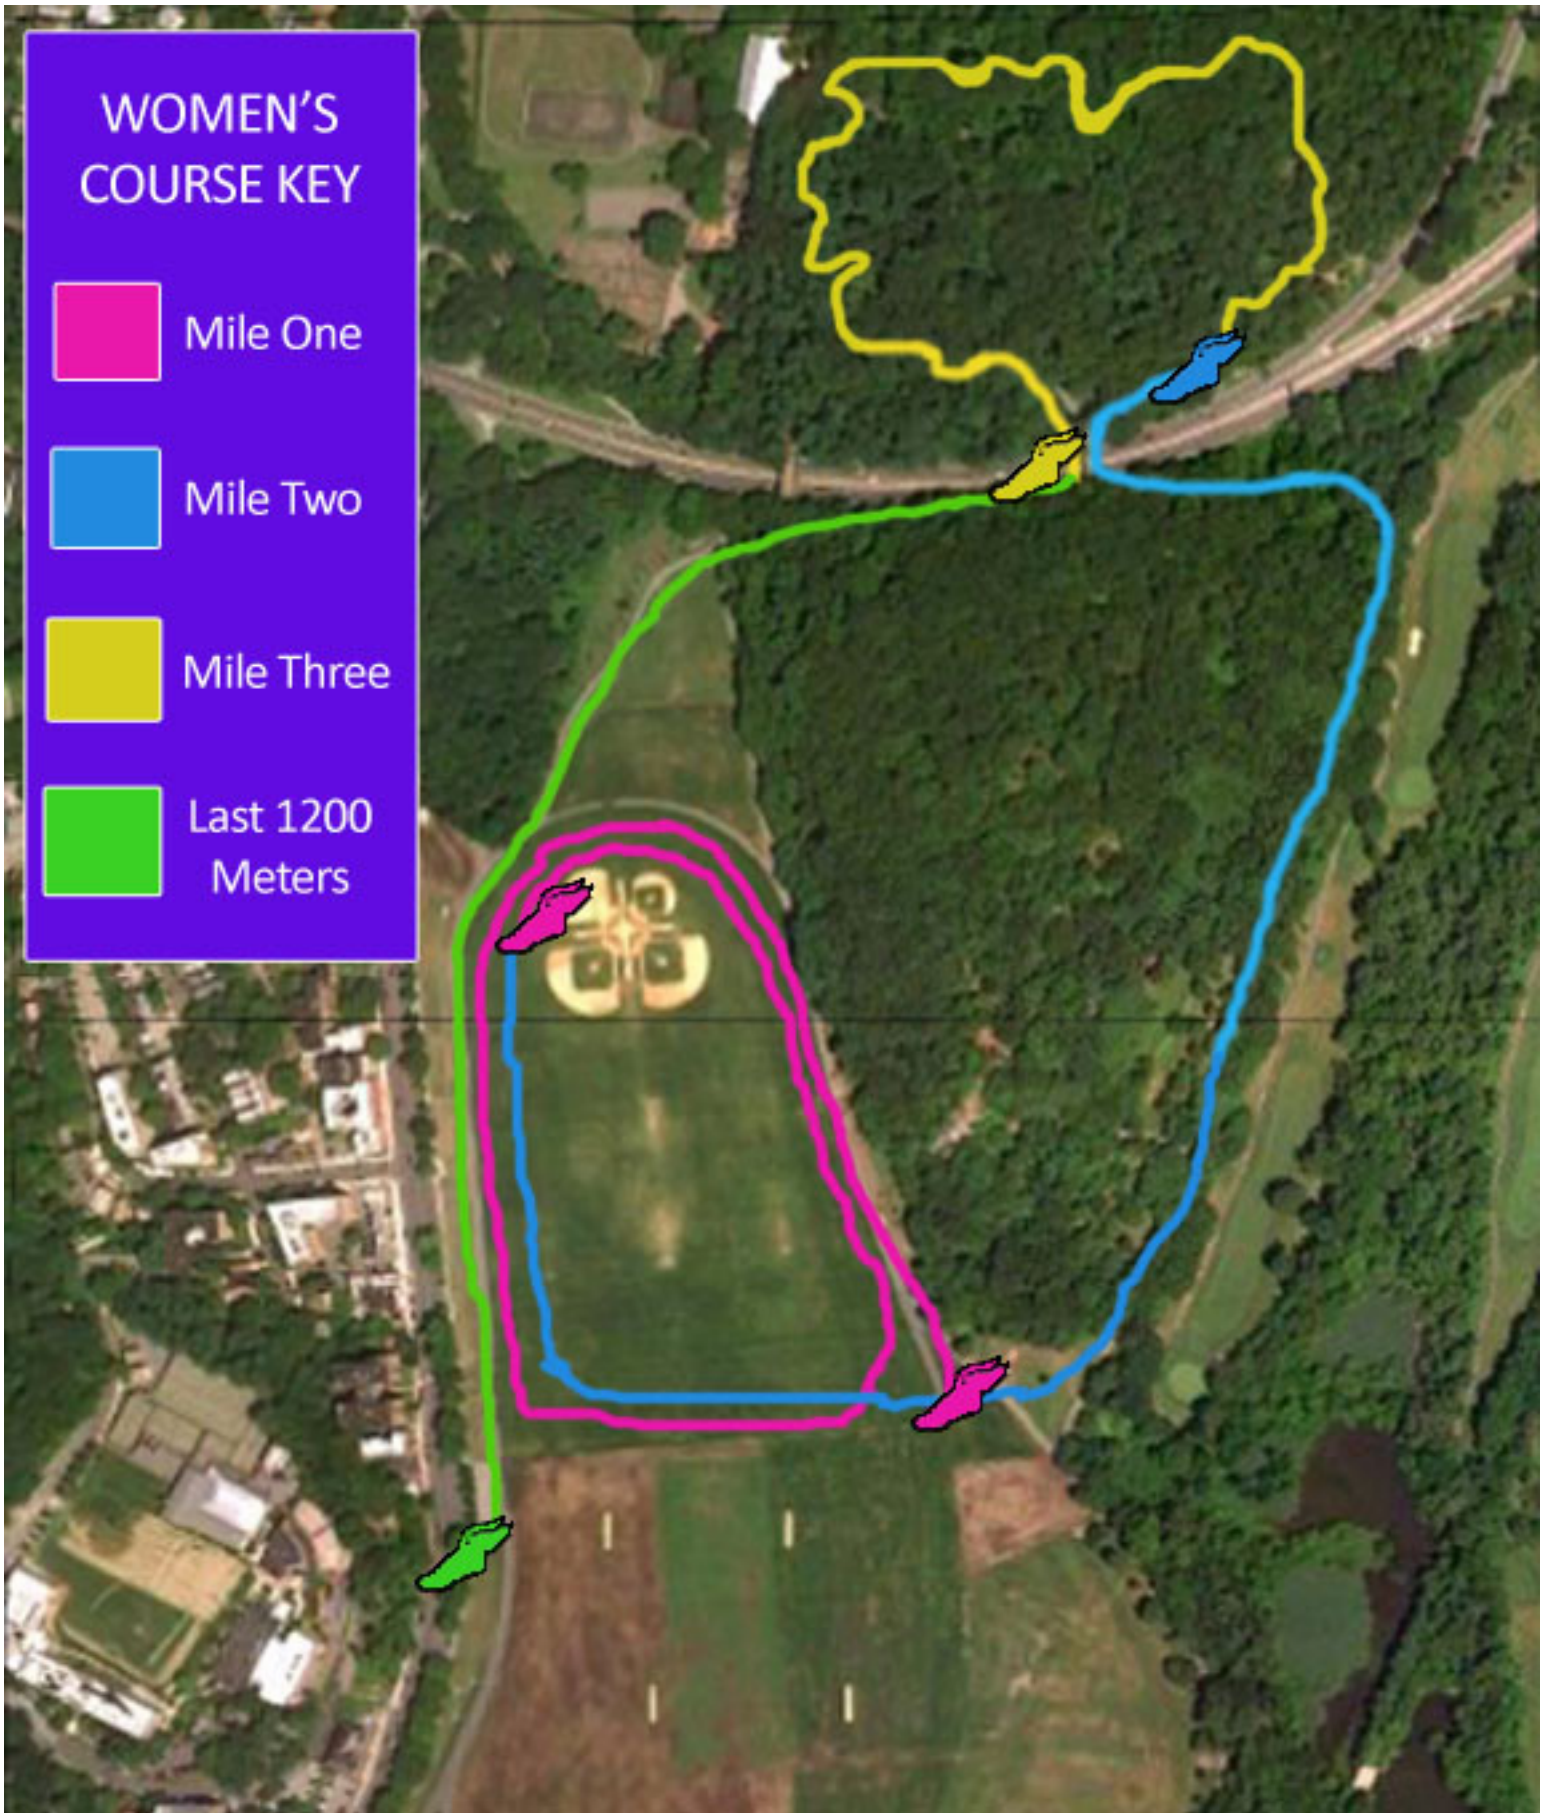

The men's start heads North and makes a left turn towards the softball fields. After looping around the fields, the course encompasses two loops of the flats before going back past the start line and into the cow path. After coming off the back hills, runners come down the high school finish before going into the cemetery. Runners then come down the college straightaway to the finish.

The women's start heads North and makes a left turn towards the softball fields. After looping around the fields, the course encompasses two loops of the flats before going back past the start line and into the cow path. They then do the back hills before finishing at the end of the college straightaway.